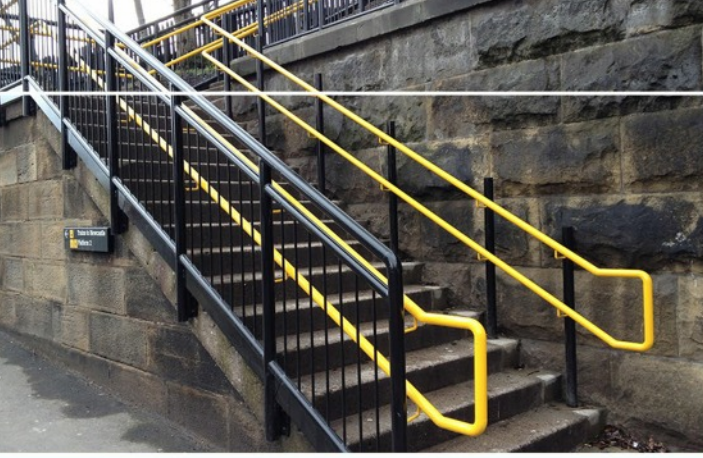

Each design is available with matching wall-mounted handrail.

Finish Options Available:

- Primed
- Painted
- Galvanised
- Powder Coated
- "Not-cold-to-touch" Plascoated

Our standard balustrade can be engineered up to 3kN/m loadings

A photograph of an ornate black metal railing with decorative finials and a central post topped with a pointed, spire-like structure. The railing is set against a green lawn and a blue sky with light clouds.