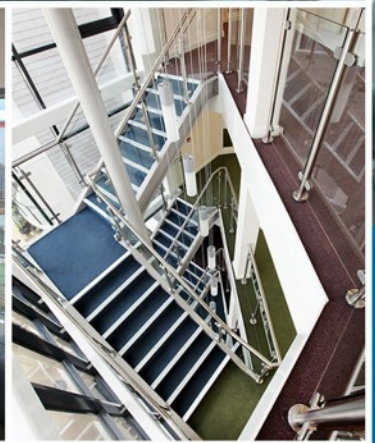

Our stainless steel balustrade is available with the following options:

- *Toughened Glass Infill Panels*
- *Vertical or Horizontal Bar Infill*
- *Perforated Plate Infill Panels*
- *Tensioned Stainless Steel Wires*