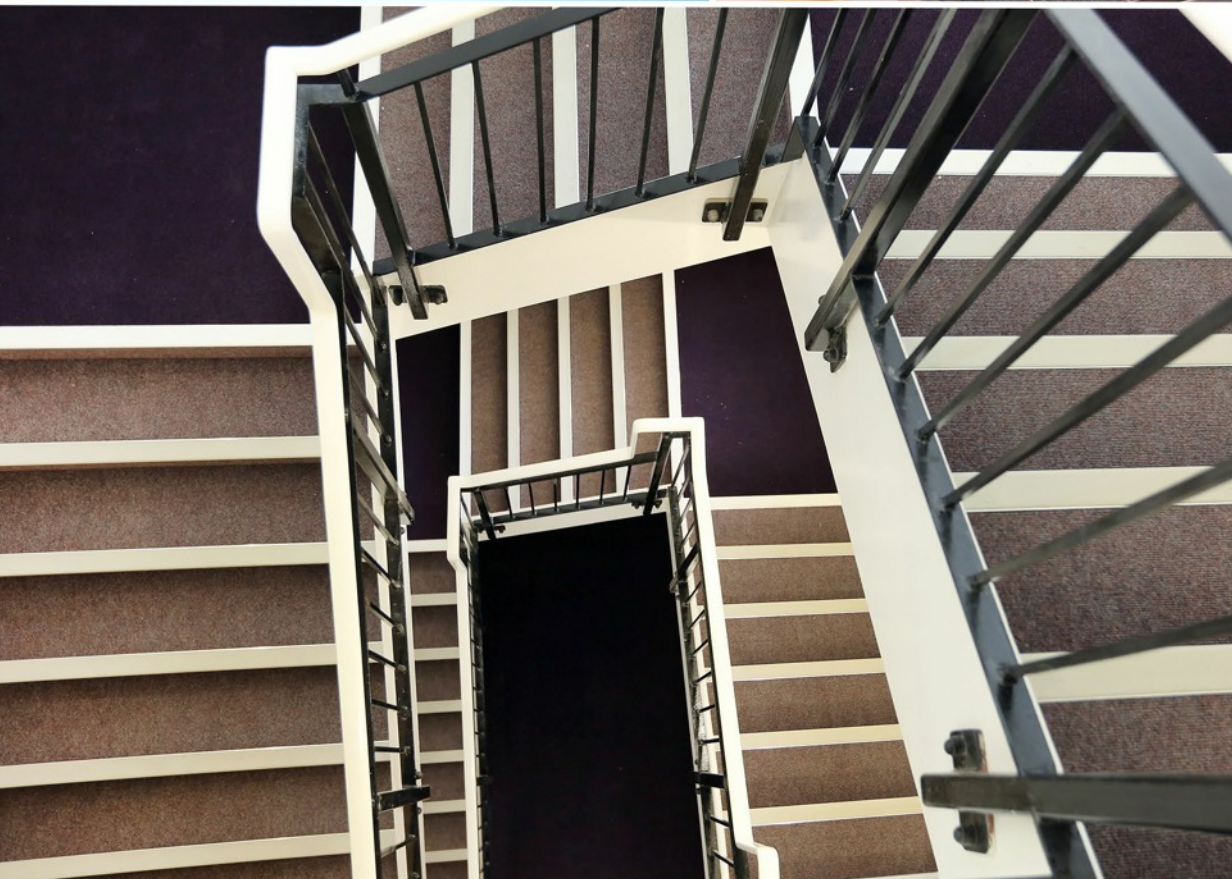

Each design is available with matching wall-mounted handrail.

Finish Options Available:

- Primed
- Painted
- Galvanised
- Powder Coated
- "Not-cold-to-touch" Plascoated

Our standard balustrade can be engineered up to 3kN/m loadings